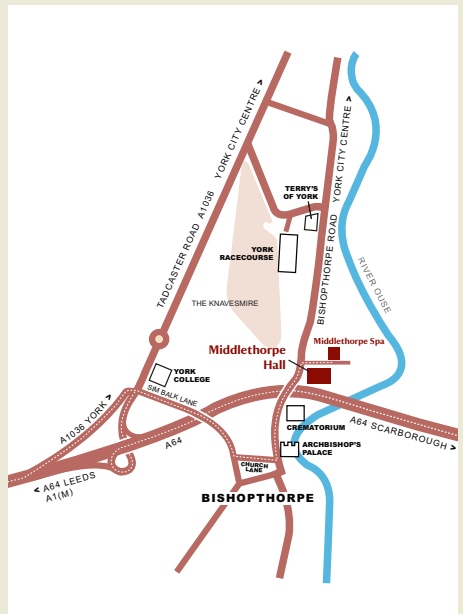

MIDDLETHORPE HALL & SPA

Bishopthorpe Road, York YO23 2GB

Tel: 01904 641241 Fax: 01904 620176

Email: info@middlethorpe.com www.middlethorpe.com