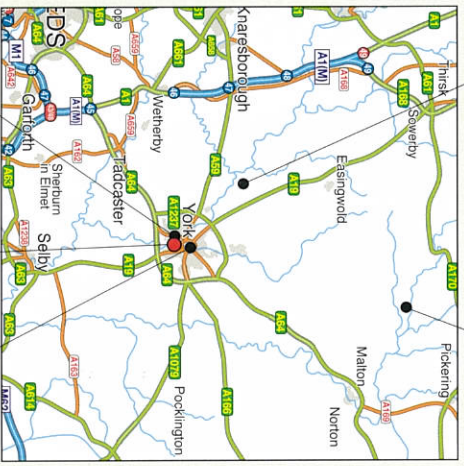

Key

- 1 House
- 2 Beech Avenue
- 3 Car-park
- 4 Spa
- 5 Meadow
- 6 Cottage Suites
- 7 Middlethorpe Court
- 8 Classical Courtyard
- 9 Turkey Oak Wall Walk
- 10 South Lawn
- 11 Deodar Cedar Ha-Ha
- 14 Rose Garden
- 15 Dovecot
- 16 Walled Garden
- 17 White Walk
- 18 Northern Red Oak
- 19 Yew Walk
- 20 English Oak
- 21 Sunken Fence
- 22 Wild Flower Walk
- 23 Cedar of Lebanon
- 24 Park
- 25 Lake

Beningbrough Hall
Nunnington Hall