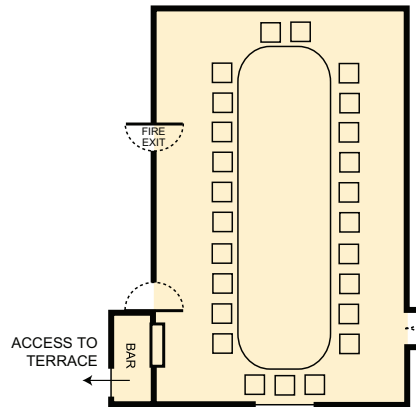

Barlow Room

- ▽ 13 AMP SOCKET
- T TELEPHONE POINT
- A AERIAL POINT

Boardroom
Seating 25

Theatre
Seating 56

Small Meeting
Seating 12