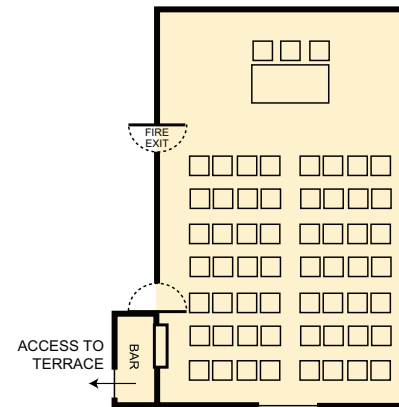

Barlow Room

- ▽ 13 AMP SOCKET
- T TELEPHONE POINT
- A AERIAL POINT

Boardroom
Seating 25

Theatre
Seating 56

Small Meeting
Seating 12