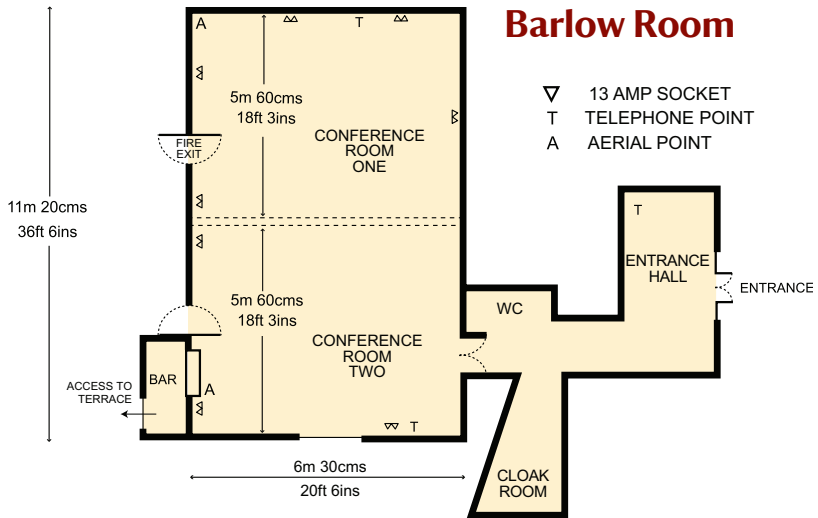

Barlow Room

- ▽ 13 AMP SOCKET
- T TELEPHONE POINT
- A AERIAL POINT

Boardroom
Seating 25

Theatre
Seating 56

Small Meeting
Seating 12