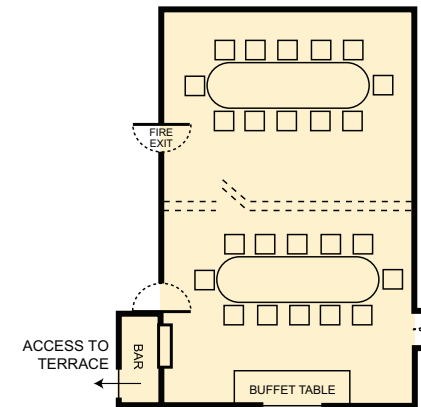

Barlow Room

- ▽ 13 AMP SOCKET
- T TELEPHONE POINT
- A AERIAL POINT

Boardroom
Seating 25

Theatre
Seating 56

Small Meeting
Seating 12